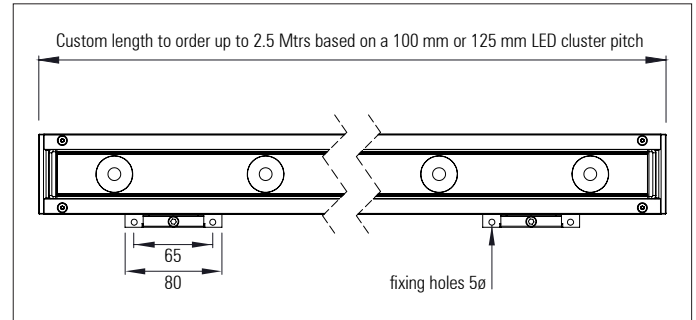

Euclid 60 IP66 RGBW

High-power RGBW or tuneable white LEDs with colour-mixing lenses
LED linear lighting system IP66

Euclid 60 IP66 - RGBW or Tuneable White LEDs with colour-mixing lenses

LED linear lighting system IP66

Product description:

The Euclid 60 RGBW system has been developed for use in exterior linear high output architectural lighting applications including wall grazing and wall washing

The system incorporates custom RGBW or Tuneable white Lizeon Z or CZ LED clusters with colour mixing Gaggione lenses

Available with 125mm or 100mm pitch between LED clusters. The system can be supplied in custom lengths based on either the 125mm or 100mm module length. Minimum 300 mm to maximum 2.5 mtrs

A range of Gaggione TIR colour-mixing lenses including elliptical distributions

Up to 60W per metre with 125mm pitch between LED clusters at 700mA drive current

230 V AC input with integral AC to DC drivers

Dimming options include Phase, 1- 10 V, DALI, DSI and DMX

Anti-glare accessories include a micro louvre, honeycomb louvre and custom snoots

Mounting brackets options include adjustable angle brackets or fixed angle brackets, as well as custom designs

Any RAL colour. 5 year warranty exterior grade powder coat