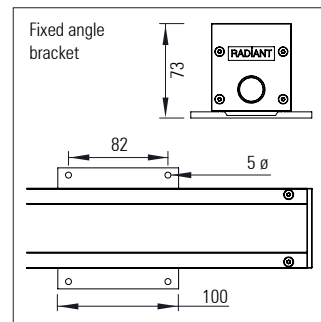

White-light LEDs: Up to 5,000 Lumens per Mtr
RGBW LEDs: Up to 2,100 Lumens per Mtr)