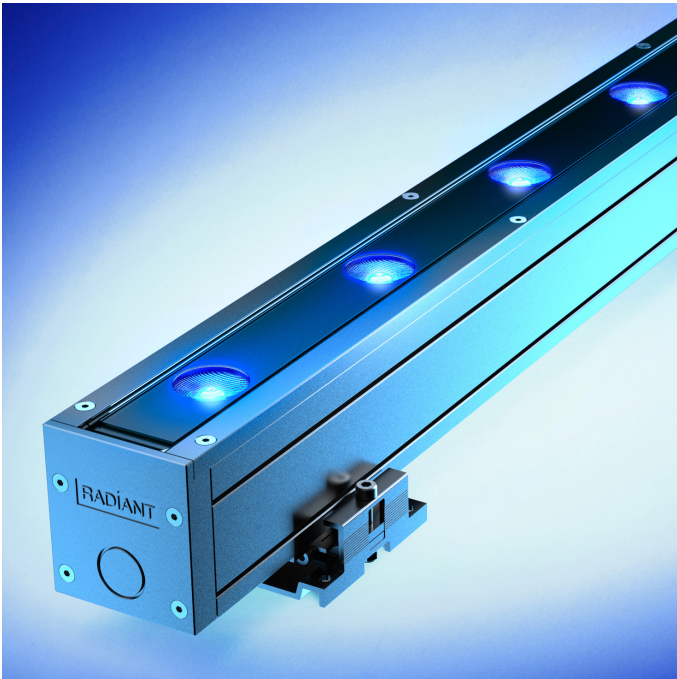

Euclid 60 IP66 RGBW

High-power RGBW or tuneable white LEDs with colour-mixing lenses
LED linear lighting system IP66

Euclid 60 IP66 - RGBW or Tuneable White LEDs with colour-mixing lenses

LED linear lighting system IP66

Product description:

The Euclid 60 RGBW system has been developed for use in exterior linear high output architectural lighting applications including wall grazing and wall washing

The system incorporates custom RGBW or Tuneable white Lizeon Z or CZ LED clusters with colour mixing Gaggione lenses

Available with 125mm or 100mm pitch between LED clusters. The system can be supplied in custom lengths based on either the 125mm or 100mm module length. Minimum 300 mm to maximum 2.5 mtrs

A range of Gaggione TIR colour-mixing lenses including elliptical distributions

Up to 60W per metre with 125mm pitch between LED clusters at 700mA drive current

230 V AC input with integral AC to DC drivers

Dimming options include Phase, 1- 10 V, DALI, DSI and DMX

Anti-glare accessories include a micro louvre, honeycomb louvre and custom snoots