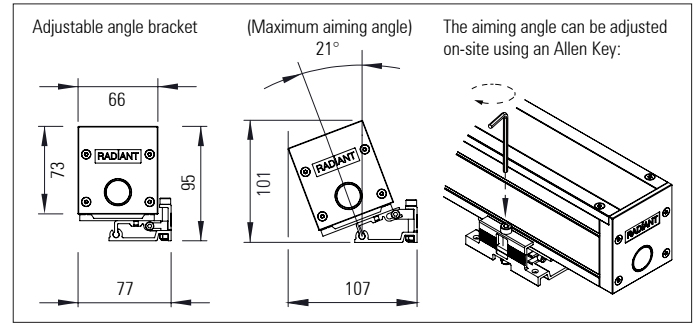

Euclid 60 IP66 RGBW

High-power RGBW or tuneable white LEDs with colour-mixing lenses
LED linear lighting system IP66

Euclid 60 IP66 - RGBW or Tuneable White LEDs with colour-mixing lenses

LED linear lighting system IP66

Product description:

The Euclid 60 RGBW system has been developed for use in exterior linear high output architectural lighting applications including wall grazing and wall washing

The system incorporates custom RGBW or Tuneable white Lizeon Z or CZ LED clusters with colour mixing Gaggione lenses

Available with 125mm or 100mm pitch between LED clusters. The system can be supplied in custom lengths based on either the 125mm or 100mm module length. Minimum 300 mm to maximum 2.5 mtrs

A range of Gaggione TIR colour-mixing lenses including elliptical distributions

Up to 60W per metre with 125mm pitch between LED clusters at 700mA drive current

230 V AC input with integral AC to DC drivers

Dimming options include Phase, 1- 10 V, DALI, DSI and DMX

Anti-glare accessories include a micro louvre, honeycomb louvre and custom snoots

Mounting brackets options include adjustable angle brackets or fixed angle brackets, as well as custom designs

Any RAL colour. 5 year warranty exterior grade powder coat