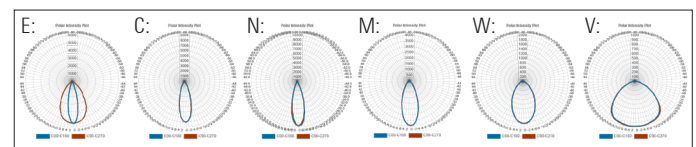

Available with 125mm or 100mm pitch between LED clusters. The system can be supplied in custom lengths based on either the 125mm or 100mm module length. Minimum 300 mm to maximum 2.5 mtrs

A range of Gaggione TIR colour-mixing lenses including elliptical distributions

Up to 60W per metre with 125mm pitch between LED clusters at 700mA drive current

230 V AC input with integral AC to DC drivers

Dimming options include Phase, 1- 10 V, DALI, DSI and DMX

Anti-glare accessories include a micro louvre, honeycomb louvre and custom snoots

Mounting brackets options include adjustable angle brackets or fixed angle brackets, as well as custom designs

Any RAL colour. 5 year warranty exterior grade powder coat

White-light LEDs: Up to 5,000 Lumens per Mtr
RGBW LEDs: Up to 2,100 Lumens per Mtr)

Product Code	No. of LEDs per Mtr	IP	Length	LED Type	LED colour	Colour Temp. (K)	CRI	Optics (°)	Anti-glare accessory	Bracket	Feed	Finish
EUCLID 60 IP66 RGBW L	80 LEDs per Mtr: 125 mm pitch between each cluster of 4x LEDs	67	300mm	LUMILEDS:	Far Red, Red, Deep Red, Red-Orange, Amber, PC Amber, Mint, Lime, Green, Cyan, Blue, Royal Blue, Violet	22=2,200k 27=2,700k 30=3,000k 35=3,500k 40=4,000k 50=5,000k 57=5,700k 65=6,500k	70 80 90	LUXEON Z LEDs with Gaggione LLC25:	Honeycomb louvre	Fixed angle	End Back Side	Black White Any RAL-colour
	100 LEDs per Mtr: 100mm pitch between each cluster of 4x LEDs		-increments of 100mm or 125mm up to- 2,500mm	Cluster of 4 x LUXEON Z or CZ LEDs - RGBW or Tuneable white	E: 12.9+33.2° C: 16.8° N: 12.9° M: 20.8° W: 32.3° V: 55°	Micro louvre	Adjustable angle	Custom				