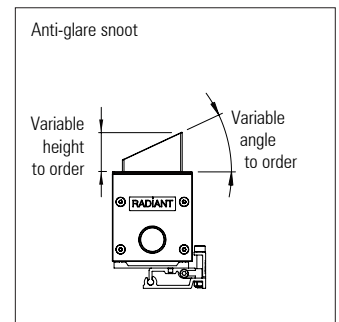

White-light LEDs: Up to 5,000 Lumens per Mtr
RGBW LEDs: Up to 2,100 Lumens per Mtr)