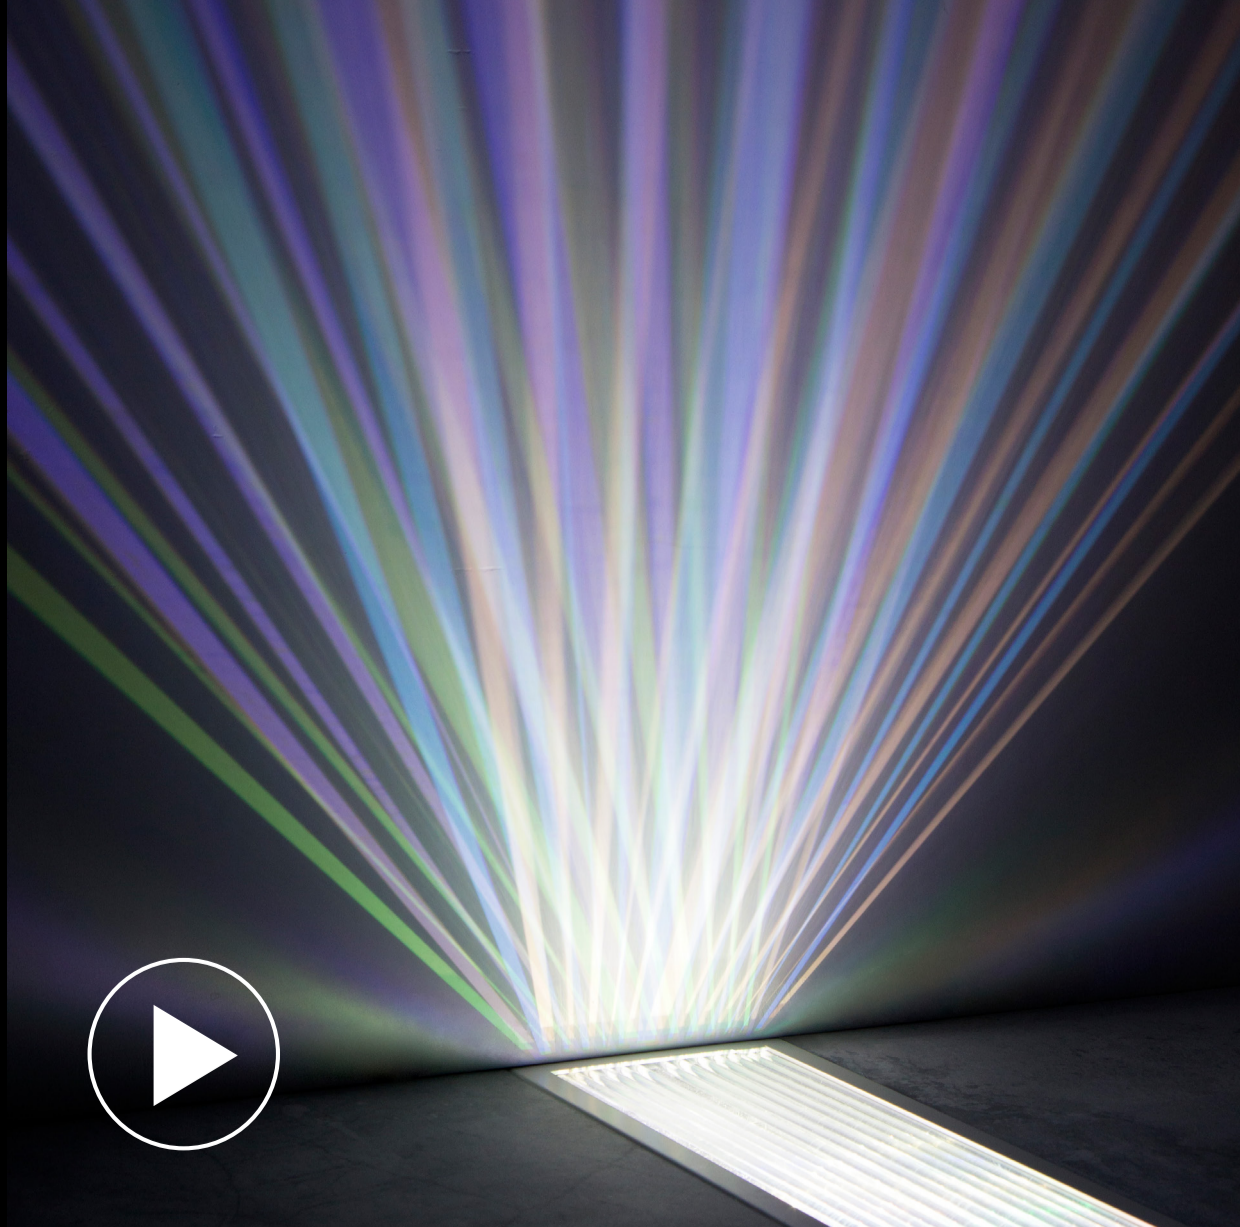

Water Effect prismatic linear system IP20