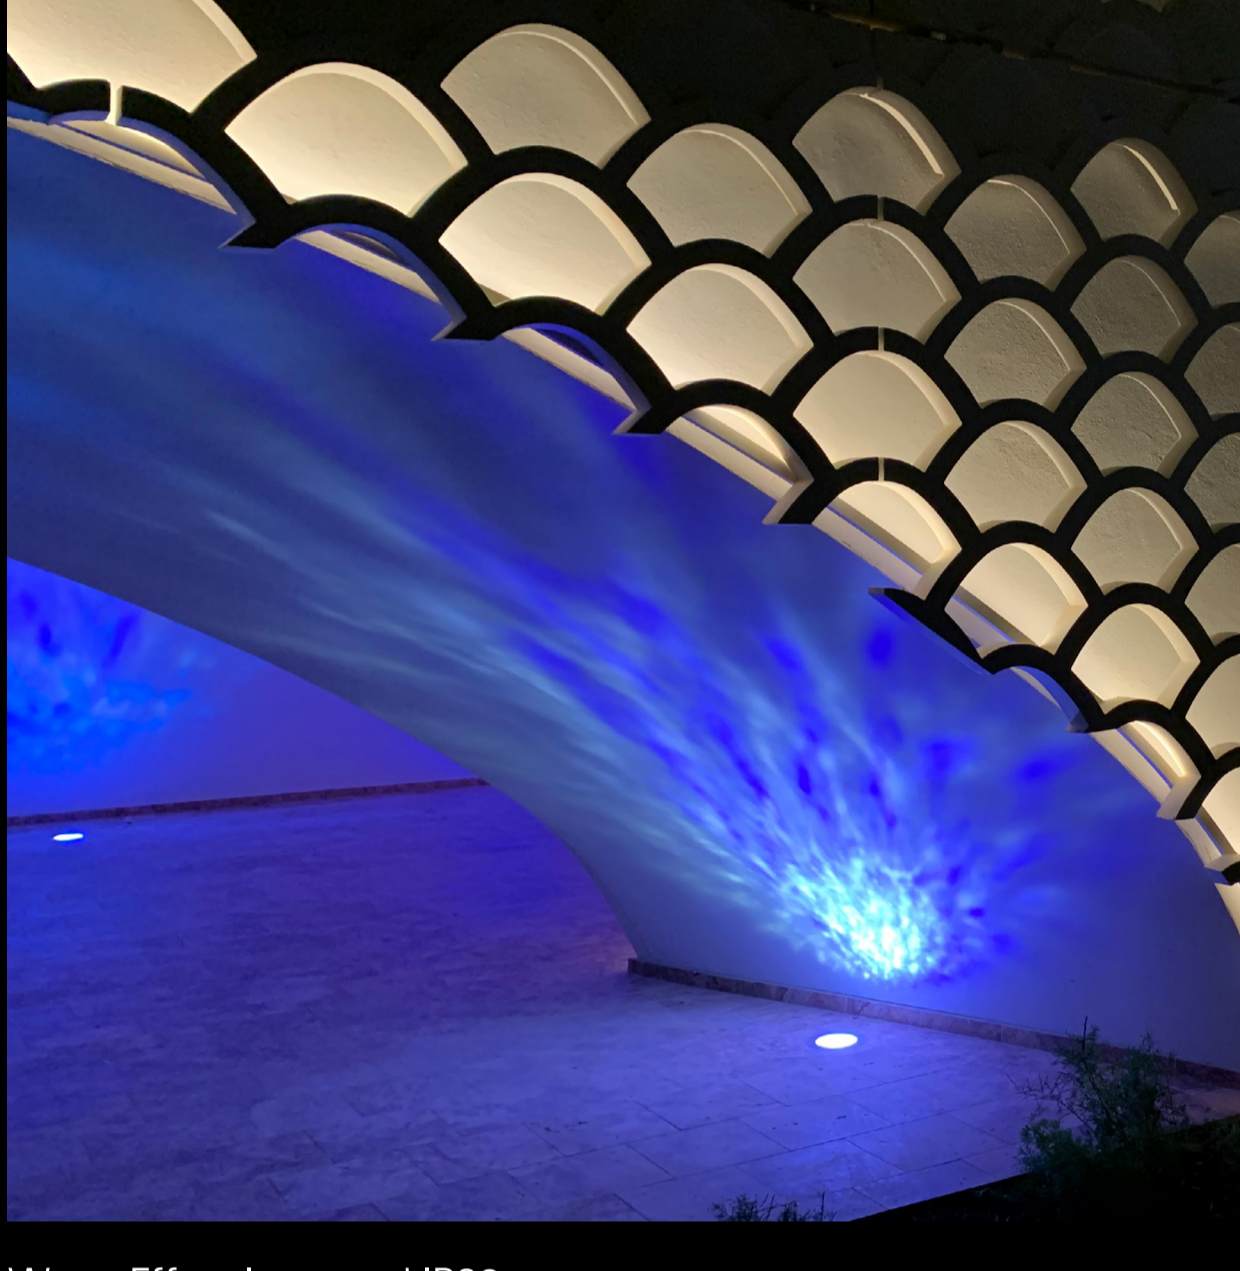

Water Effect In-ground IP68
DMX controlled, dynamic LED effect lighting IP65, IP66, IP67 and IP68

MBLD specified Radiant's Water Effect system to provide dynamic effect lighting for the W Hotel Algarve in Portugal.

The Water Effect In-ground RAD 180 WE system is a DMX controlled, dynamic LED effect-luminaire. A combination of complex dimming sequences, a matrix of LEDs of various colour temperatures and colours, and a layer of textured glass, produces dynamic, abstract lit-effects, all from a discreet and compact luminaire. The LED sequence, controlled by the integral DMX controller, along with the light engine and the decorative textured glass, were all tailored to achieve the perfect lit effect for each area of the project.

The luminaire comprises a durable walk-over rated glass window, a stainless steel bezel, and a buried housing which contains the DMX controller, light engine and textured glass. Both standard and compact versions are available. The standard version is 300mm in depth and the compact version is 100mm in depth.

The luminaire provides up to 3,500 lumens, and since there are no moving parts will provide a long working life. IP65, IP66, IP67 and IP68 versions are all available, depending on the project requirements.

The Water Effect In-ground RAD 180 WE system was chosen as a winner in the prestigious LIT Design Awards 2022. The system went on to win the exterior product of the year award in the darc Awards 2022, which is the only truly peer-to-peer lighting design awards in the world.