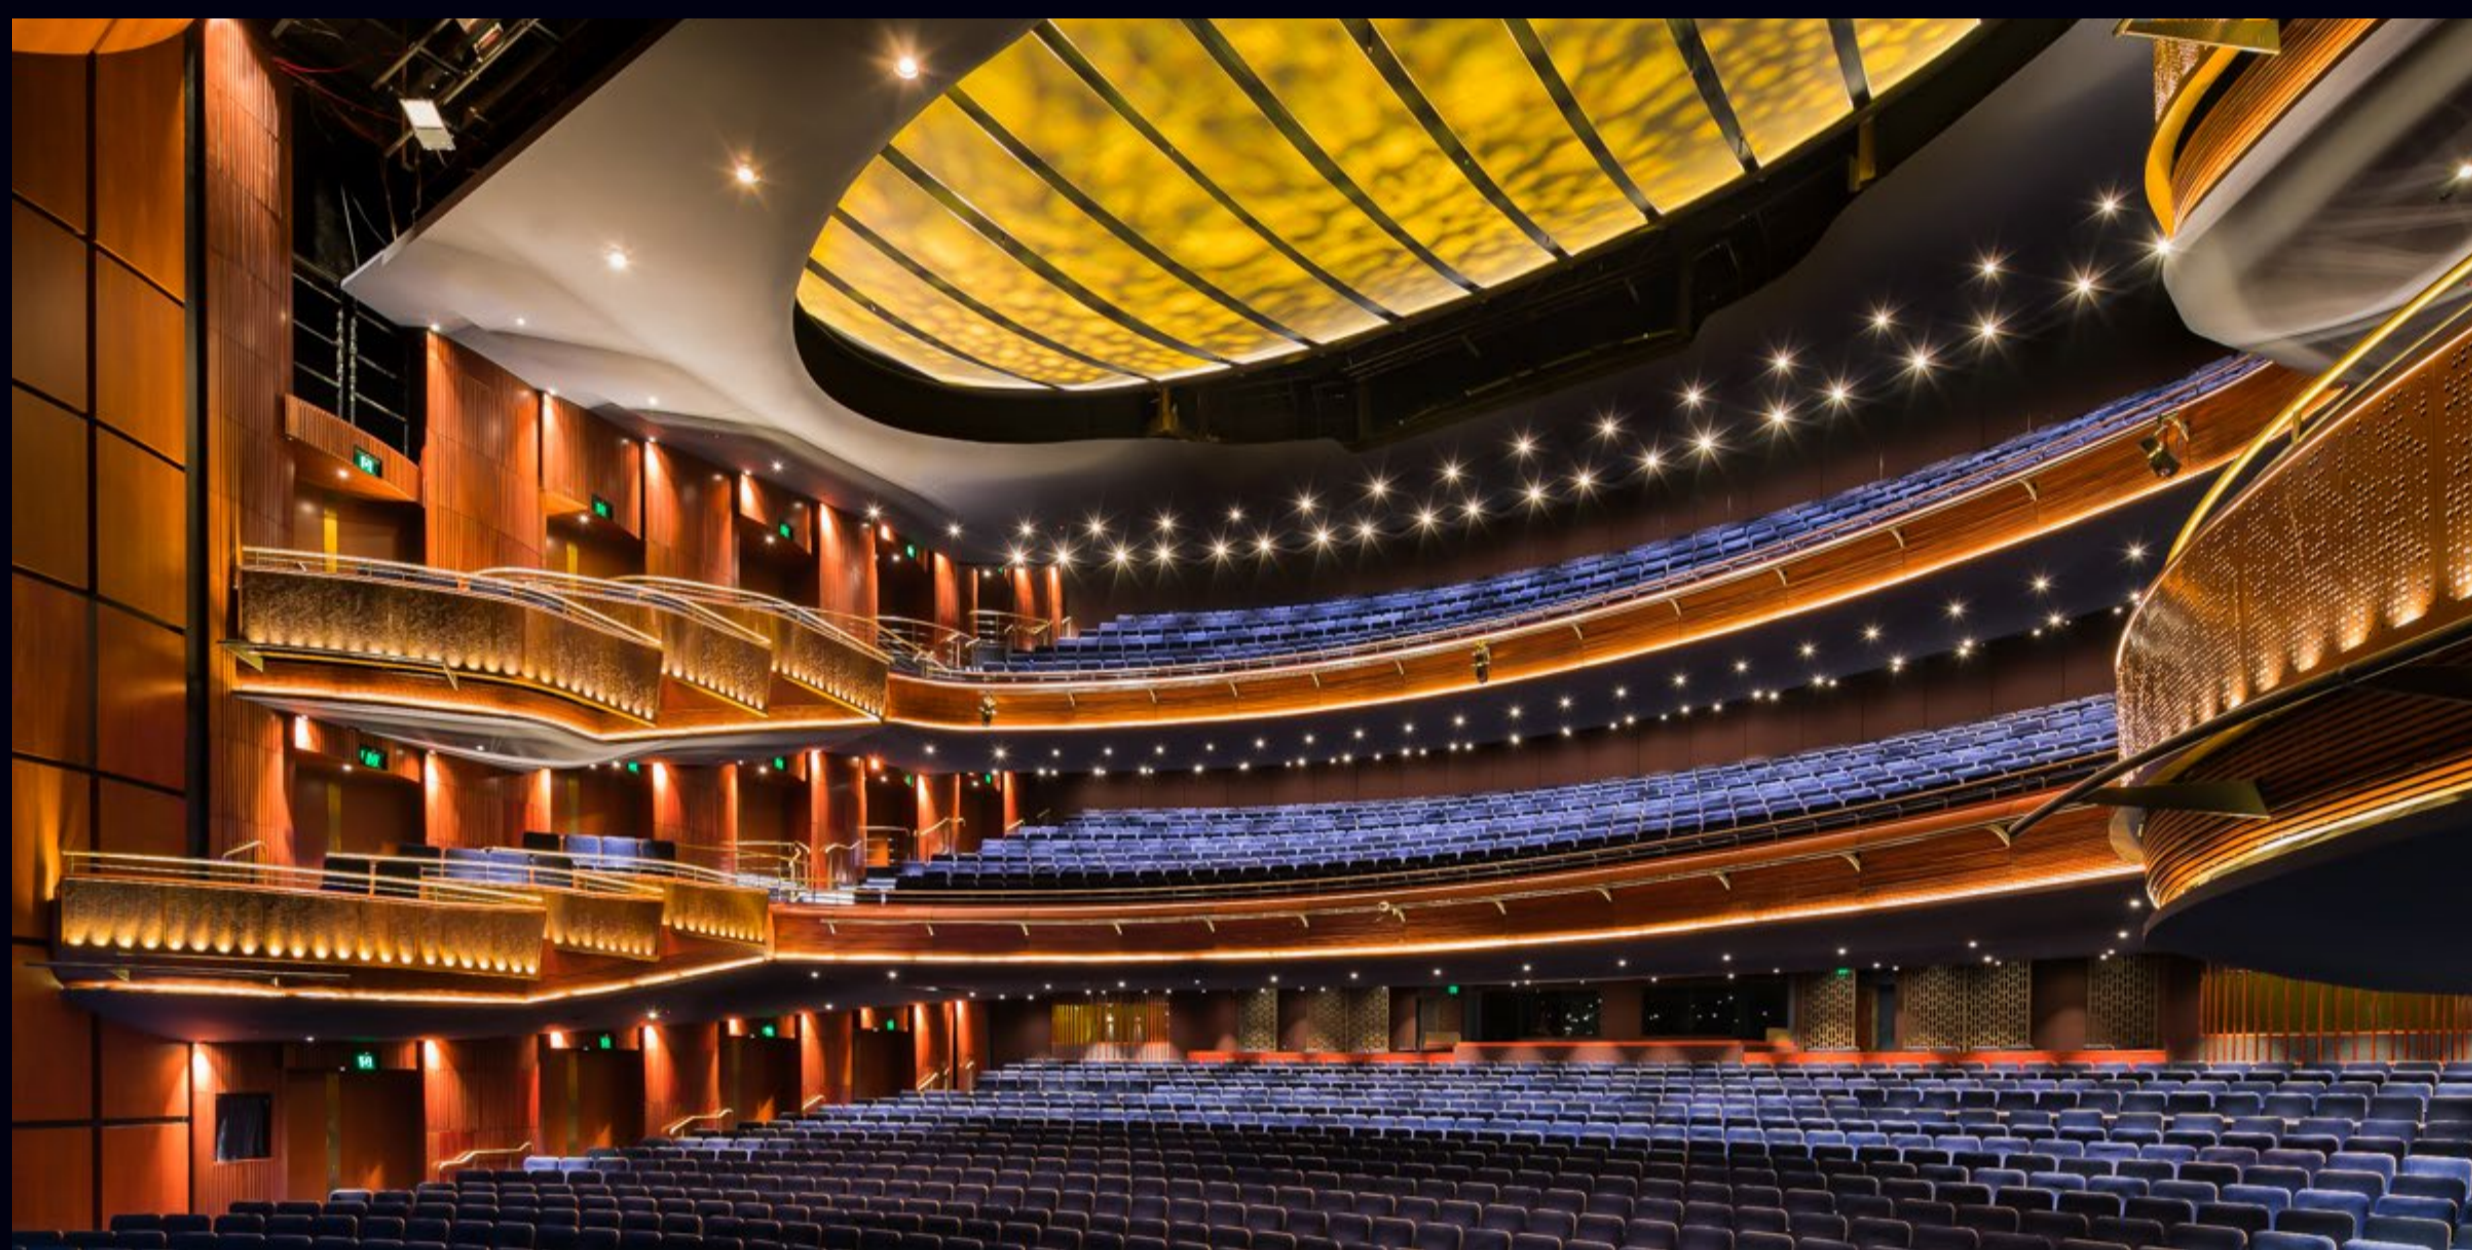

## Sydney Lyric Theatre, Australia

Sydney Lyric Theatre, Australia  
Lighting design by Schuler Shook

Radiant's 3D LED Flex 25 System IP20 with double-spaced modules, each comprising 4 x high power LEDs with lenses, provides a decorative scalloping light graze effect on the side of the boxes in the Sydney Lyric Theatre.

3D LED Flex 25 IP20 - double spaced modules  
4 x high power LEDs with lenses per module  
Modular, 3D Flexible, interior, LED linear lighting system  
Up to 4,000 Lumens per Mtr.